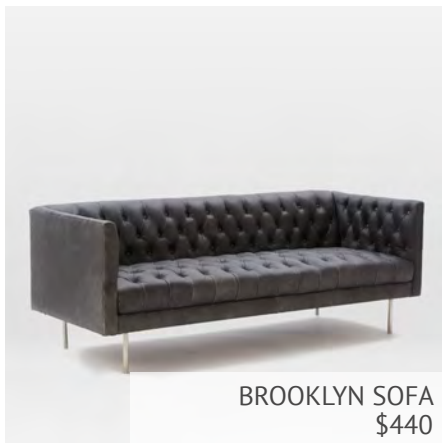

SUGAR SOFA
\$330

SUNDA DAY BED
\$330

MILAN SOFA
\$330

SUNNYVALE SETTEE
\$220

BERLIN SOFA
\$330

BROOKLYN SOFA
\$440

BRIGHTON SOFA
\$440

WASABI SOFA
\$330

NEW ORLEANS SETTEE
\$220

BORA BORA SOFA
\$330

SOFAS + SETTEES
+ BENCHES |

VENICE SOFA
\$330

GENOA SETTEE
\$220

LILLE SETTEE
\$220

MONTREAL SOFA
\$330

LAFAYETTE SOFA
\$330