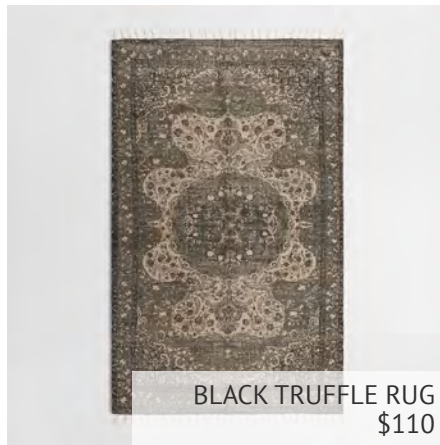

TURKISH MULTI STRIPE LG FLOOR - \$30

BOHEMIAN MULTI-PATTERN LG FLOOR - \$30

PALM LEAF LG FLOOR \$30

FLOOR PILLOWS | RUGS |

LONDON FOG RUG \$110

BLACK TRUFFLE RUG \$110

SALT & PEPPER RUG \$110

ARROWHEAD RUG BLACK - \$110

DEPOK RUG \$110

CAPE TOWN RUG \$110

SAN DIEGO RUG \$110

ARROWHEAD RUG WHITE - \$110

PALM DESERT RUG
\$110

TRIFLE RUG
\$110

JUTE AND SHIMMER
\$110

CREAMER RUG
\$110