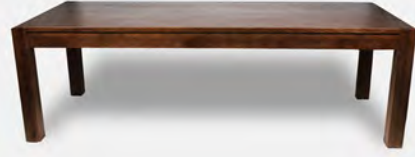

12 | BAR ELEMENTS &
SHELVING

13 - 15 | ACCESSORIES

16 | POUFS &
OTTOMANS

17 - 18 | RUGS

18 - 22 | PILLOWS

DUBAI CHAIR
\$12

ROSÉ CHAIR
\$20

HAZELNUT CHAIR
\$8

WINDSOR CHAIR
\$12

DINING CHAIRS |

SPUN SUGAR CHAIR
\$20

TACOMA CHAIR
\$20

LEMONADE CHAIR
\$20

DINING TABLES |

CHARLESTON TABLE
\$120 | SEATS 8-10

WRIGHTWOOD TABLE
\$100 | SEATS 8-10

KERN TABLE
\$100 | SEATS 8-10

PISA TABLE
\$90 | SEATS 4

DELPHI TABLE
\$90 | SEATS 4

CUPERTINO TABLE
\$90 | SEATS 4

SPRING FIELD TABLE
\$90 | SEATS 4

SPUN SUGAR TABLE
\$90 | SEATS 4

KARLSTAD TABLE
\$90 | SEATS 4